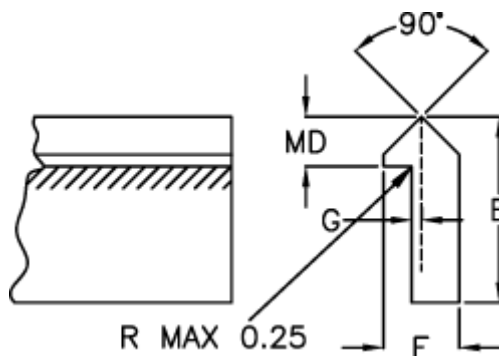

Data Sheet

Article number: 055035000

Description: Single edge track T3 5000mm

Measures

E = 22.22

F = 8.71

G = 1.57

Kg/m = 1.020